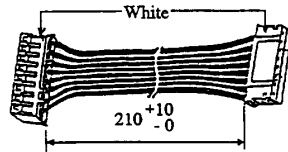

SONY

Hi-Fi Products
Service Bulletin

Model: CDP-C400/C401/C500

No. 214

Subject: Optical Block Connection Cable Part Numbers

Date: September 20, 1991

Symptom:
(**) The replacement cables were too short.

Solution: Two (2) types of connection cables of correct length and type are now available. Use the part numbers listed below when ordering:

DESCRIPTION	PART NUMBER
BU-5, CNJ101 CABLE	1-690-235-11
BU-5, CNJ103 CABLE	1-690-236-11

1-690-235-11